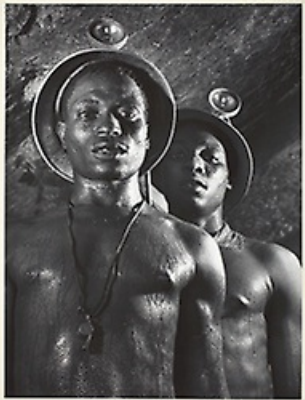

About This Artwork

[Margaret Bourke-White](#)
[American, 1904-1971](#)

A Mile Underground, Kimberly Diamond Mine, South Africa, 1950

Gelatin silver print

49.3 x 37.2 cm (image/paper); 71.2 x 55.9 cm (mount)

Unmarked recto; inscribed verso, on mount, lower left, upside-down, in graphite: "Bourke
White / 31650 [underlined] / P14 [underlined] / 1MR"

Photography Purchase Fund, 1957.133

[Photography](#)
Not on Display